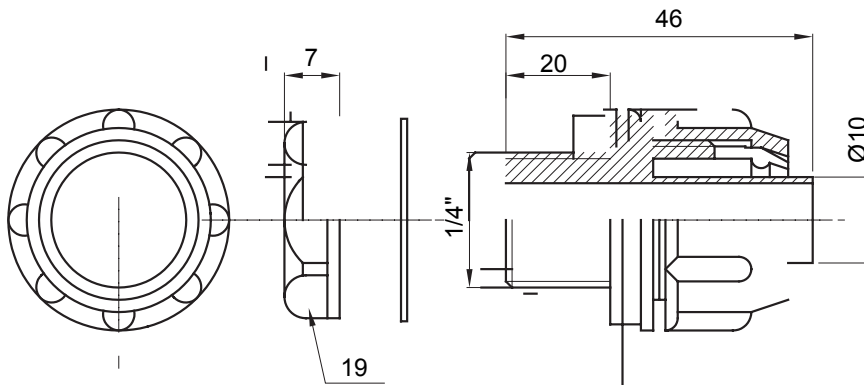

Straight and revolving coupling device for sheath with IP54 protection degree.

Colour	Grey RAL 7035	IP degree	IP54
GAS pitch	1/4"	Sheath Ø (mm)	10
Type	Fixed	Electrocod	210

DIMENSIONAL

TECHNICAL SYMBOLOGY