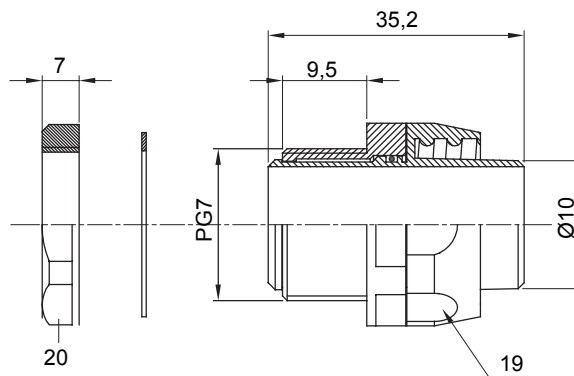

Straight and revolving coupling device for sheath with IP54 protection degree.

Colour	Black RAL 9005	IP degree	IP54
PG pitch	7	Sheath Ø (mm)	10
Type	Revolving	Electrocod	210

### DIMENSIONAL