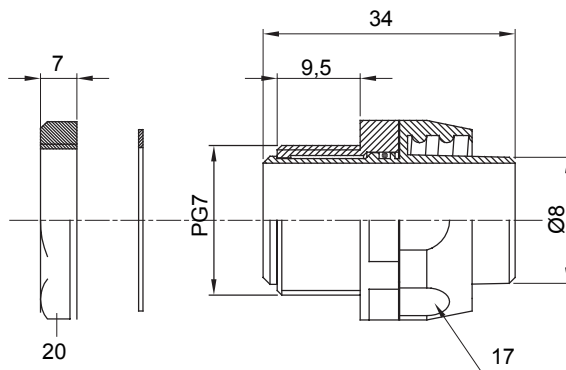

Straight and revolving coupling device for sheath with IP54 protection degree.

Colour	Black RAL 9005	IP degree	IP54
PG pitch	7	Sheath Ø (mm)	8
Type	Revolving	Electrocod	210

DIMENSIONAL

TECHNICAL SYMBOLOGY