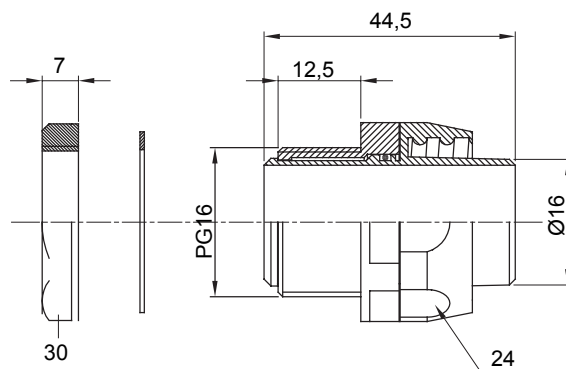

Straight and revolving coupling device for sheath with IP54 protection degree.

Colour	Grey RAL 7035	IP degree	IP54
PG pitch	16	Sheath Ø (mm)	16
Type of pitch	PG16	Type	Revolving
Electrocod	210		

DIMENSIONAL

TECHNICAL SYMBOLOGY

IP

IP54

STANDARDS/APPROVALS

CE