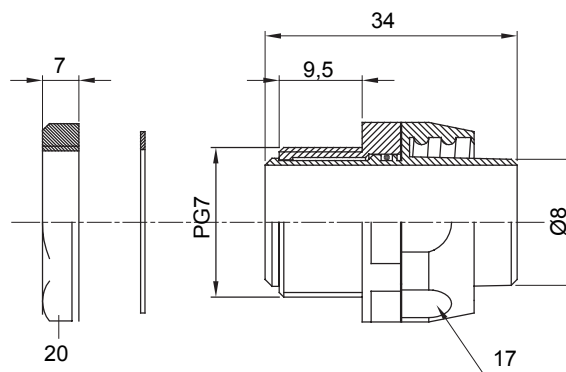

Straight and revolving coupling device for sheath with IP54 protection degree.

Colour	Grey RAL 7035	IP degree	IP54
PG pitch	7	Sheath Ø (mm)	8
Type	Revolving	Electrocod	210

### DIMENSIONAL