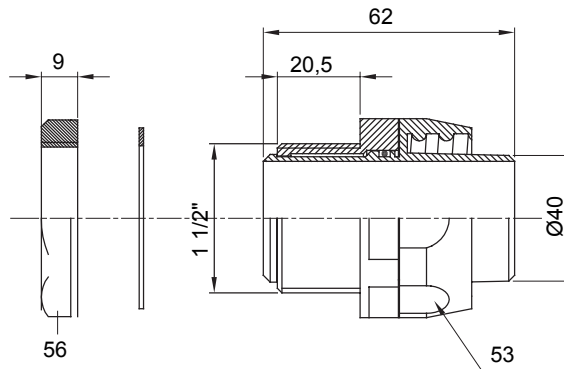

Straight and revolving coupling device for sheath with IP54 protection degree.

Colour	Black RAL 9005	IP degree	IP54
GAS pitch	1 1/2"	Sheath Ø (mm)	40
Type	Revolving	Electrocod	210

### DIMENSIONAL