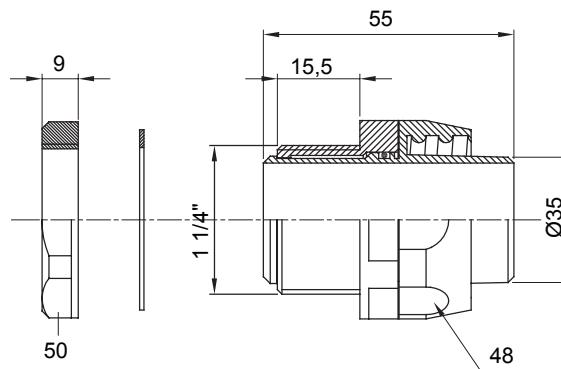

Straight and revolving coupling device for sheath with IP54 protection degree.

Colour	Black RAL 9005	IP degree	IP54
GAS pitch	1 1/4"	Sheath Ø (mm)	35
Type	Revolving	Electrocod	210

DIMENSIONAL

TECHNICAL SYMBOLOGY