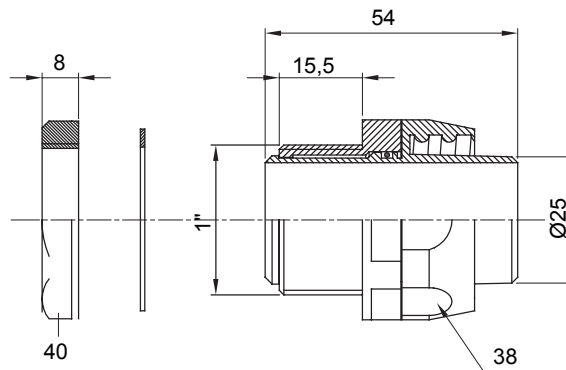

Straight and revolving coupling device for sheath with IP54 protection degree.

Colour	Black RAL 9005	IP degree	IP54
GAS pitch	1"	Sheath Ø (mm)	25
Type	Revolving	Electrocod	210

### DIMENSIONAL