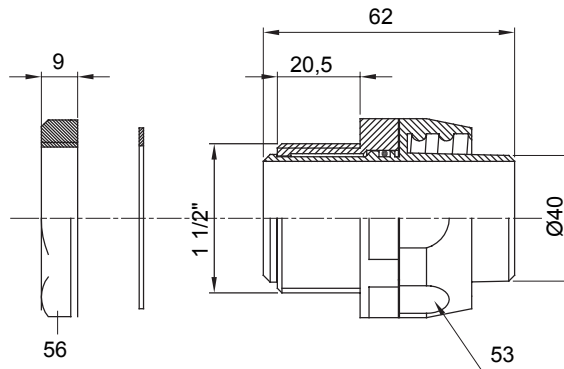

Straight and revolving coupling device for sheath with IP54 protection degree.

Colour	Grey RAL 7035	IP degree	IP54
GAS pitch	1 1/2"	Sheath Ø (mm)	40
Type	Revolving	Electrocod	210

DIMENSIONAL

TECHNICAL SYMBOLOGY