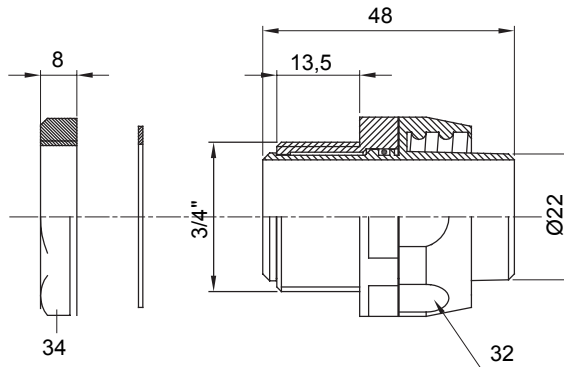

Straight and revolving coupling device for sheath with IP54 protection degree.

Colour	Grey RAL 7035	IP degree	IP54
GAS pitch	3/4"	Sheath Ø (mm)	22
Type	Revolving	Electrocod	210

### DIMENSIONAL