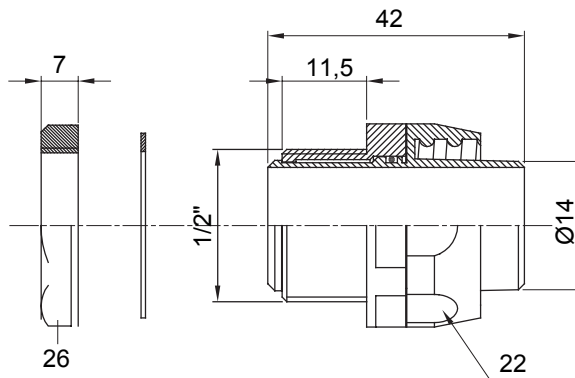

Straight and revolving coupling device for sheath with IP54 protection degree.

Colour	Grey RAL 7035	IP degree	IP54
GAS pitch	1/2"	Sheath Ø (mm)	14
Type	Revolving	Electrocod	210

DIMENSIONAL

TECHNICAL SYMBOLOGY