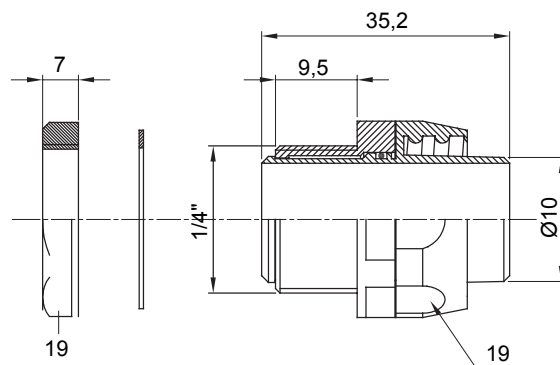

Straight and revolving coupling device for sheath with IP54 protection degree.

Colour	Grey RAL 7035	IP degree	IP54
GAS pitch	1/4"	Sheath Ø (mm)	10
Type	Revolving	Electrocod	210

DIMENSIONAL

TECHNICAL SYMBOLOGY