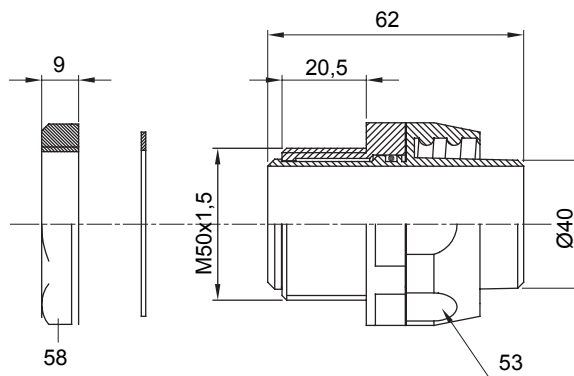

Straight and revolving coupling device for sheath with IP54 protection degree.

Colour	Black RAL 9005	IP degree	IP54
ISO pitch	M 50x1.5	Sheath Ø (mm)	40
Type	Revolving	Electrocod	210

DIMENSIONAL

TECHNICAL SYMBOLOGY