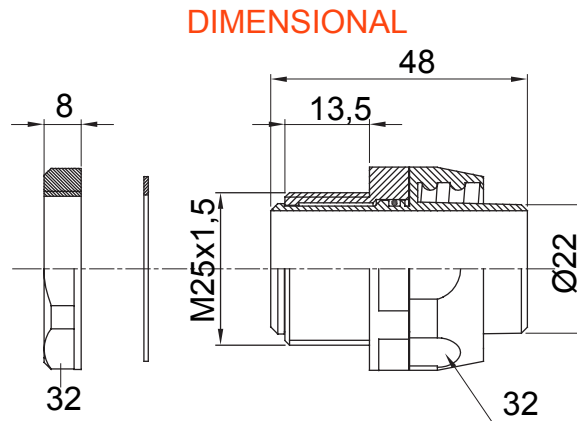

Straight and revolving coupling device for sheath with IP54 protection degree.

Colour	Black RAL 9005	IP degree	IP54
ISO pitch	M 25x1.5	Sheath Ø (mm)	22
Type	Revolving	Electrocod	210

TECHNICAL SYMBOLOGY

IP