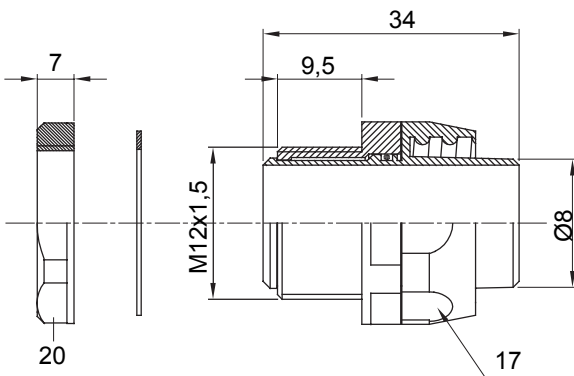

Straight and revolving coupling device for sheath with IP54 protection degree.

Colour	Black RAL 9005	IP degree	IP54
ISO pitch	M 12x1.5	Sheath Ø (mm)	8
Type	Revolving	Electrocod	210

DIMENSIONAL

TECHNICAL SYMBOLOGY