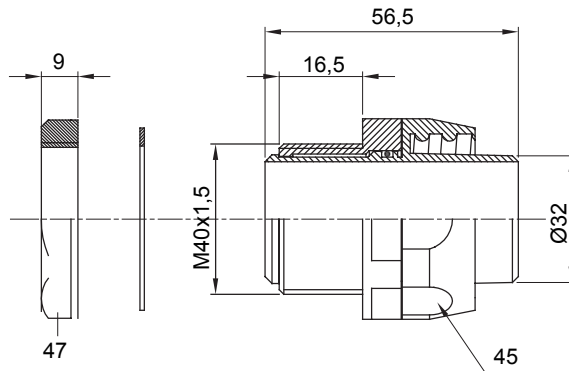

Straight and revolving coupling device for sheath with IP54 protection degree.

Colour	Grey RAL 7035	IP degree	IP54
ISO pitch	M 40x1.5	Sheath Ø (mm)	32
Type of pitch	M40	Type	Revolving
Electrocod	210		

DIMENSIONAL