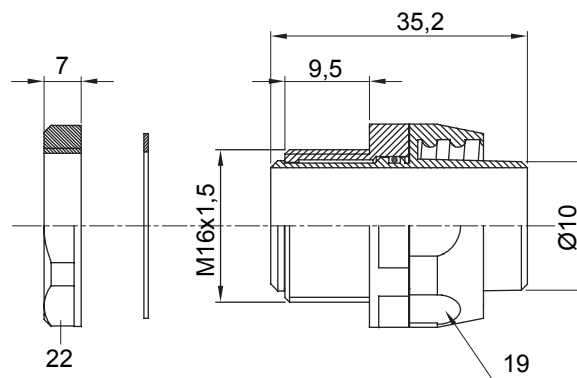

Straight and revolving coupling device for sheath with IP54 protection degree.

Colour	Grey RAL 7035	IP degree	IP54
ISO pitch	M 16x1.5	Sheath Ø (mm)	10
Type	Revolving	Electrocod	210

### DIMENSIONAL