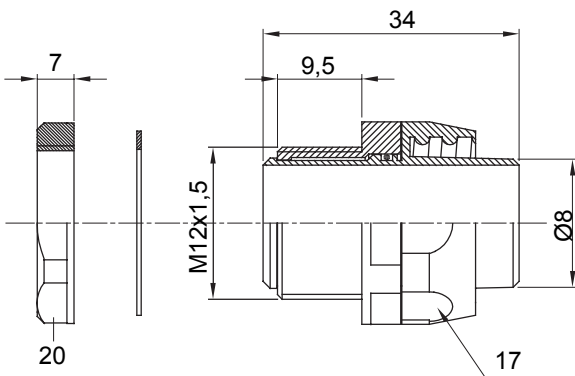

Straight and revolving coupling device for sheath with IP54 protection degree.

Colour	Grey RAL 7035	IP degree	IP54
ISO pitch	M 12x1.5	Sheath Ø (mm)	8
Type	Revolving	Electrocod	210

### DIMENSIONAL