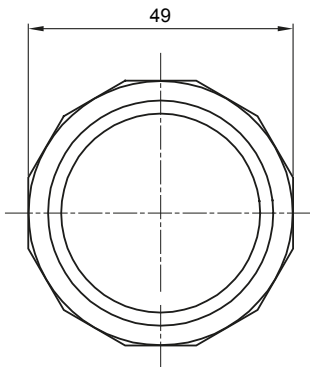

DIMENSIONAL

TECHNICAL SYMBOLOGY

IP

HF
HALOGEN FREE

IP67

STANDARDS/APPROVALS