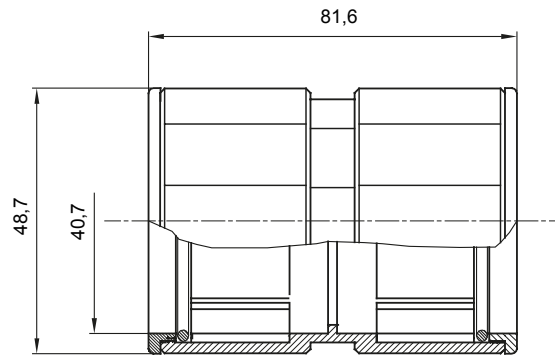

Routing components for rigid protective conduits with IP40 and IP67 protection degree.

Colour	Grey RAL 7035	IP degree	IP67
Conduits Ø (mm)	40	Type of material	Halogen-free in compliance with EN 60754-2
Electrocod	21221		

DIMENSIONAL

TECHNICAL SYMBOLOGY

IP

HF
HALOGEN FREE

IP67

STANDARDS/APPROVALS