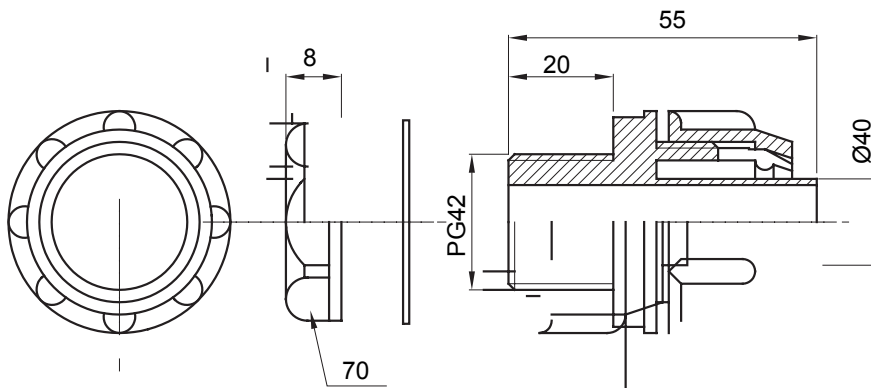

Straight and revolving coupling device for sheath with IP54 protection degree.

| | | | |
|----------|---------------|---------------|------|
| Colour | Grey RAL 7035 | IP degree | IP54 |
| PG pitch | 42 | Sheath Ø (mm) | 40 |
| Type | Fixed | Electrocod | 210 |

DIMENSIONAL

TECHNICAL SYMBOLOGY

IP

IP54

STANDARDS/APPROVALS