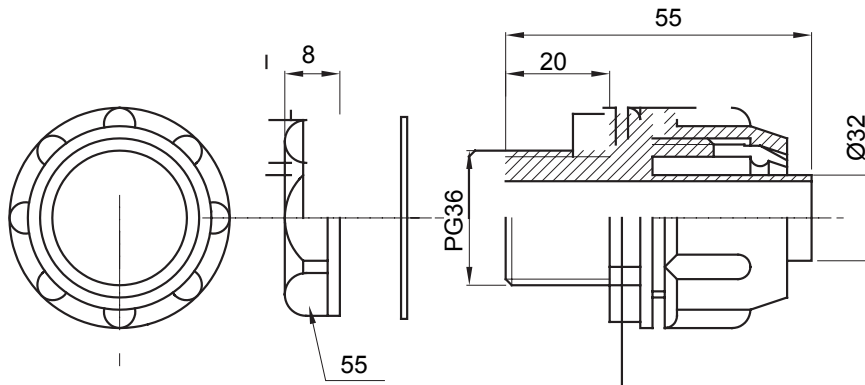

Straight and revolving coupling device for sheath with IP54 protection degree.

Colour	Grey RAL 7035	IP degree	IP54
PG pitch	36	Sheath Ø (mm)	32
Type	Fixed	Electrocod	210

DIMENSIONAL

TECHNICAL SYMBOLOGY

IP