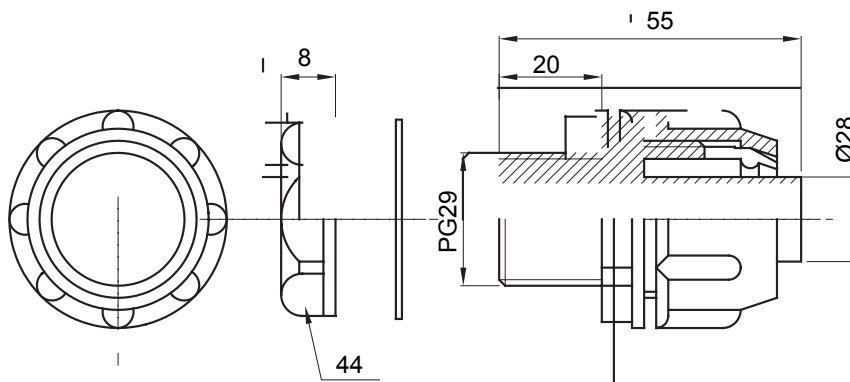

Straight and revolving coupling device for sheath with IP54 protection degree.

Colour	Grey RAL 7035	IP degree	IP54
PG pitch	29	Sheath Ø (mm)	28
Type	Fixed	Electrocod	210

DIMENSIONAL

TECHNICAL SYMBOLOGY

IP