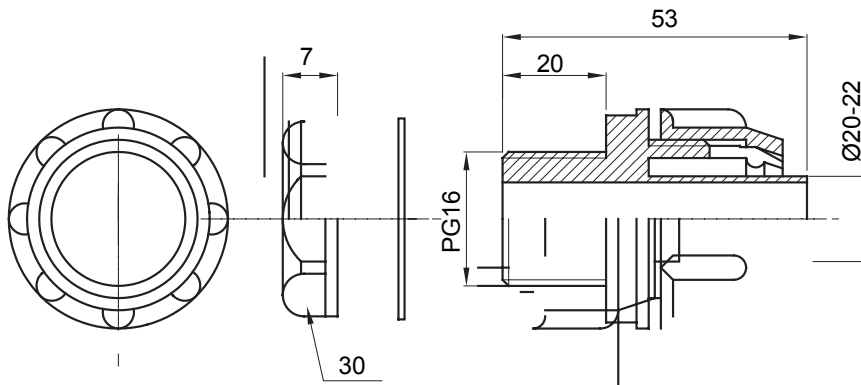

Straight and revolving coupling device for sheath with IP54 protection degree.

Colour	Grey RAL 7035	IP degree	IP54
PG pitch	16	Sheath Ø (mm)	20-22
Type	Fixed	Electrocod	210

### DIMENSIONAL