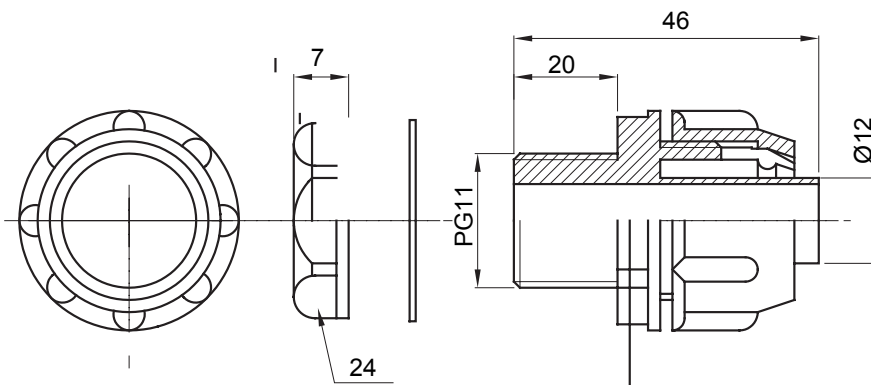

Straight and revolving coupling device for sheath with IP54 protection degree.

Colour	Grey RAL 7035	IP degree	IP54
PG pitch	11	Sheath Ø (mm)	12
Type	Fixed	Electrocod	210

DIMENSIONAL

TECHNICAL SYMBOLOGY

IP