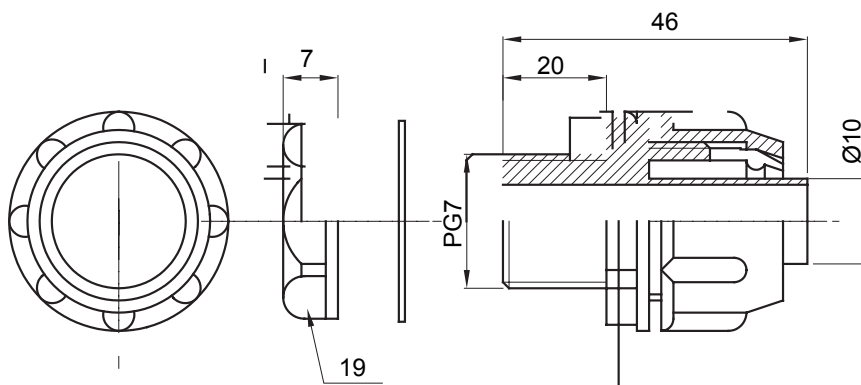

Straight and revolving coupling device for sheath with IP54 protection degree.

Colour	Grey RAL 7035	IP degree	IP54
PG pitch	7	Sheath Ø (mm)	10
Type	Fixed	Electrocod	210

### DIMENSIONAL