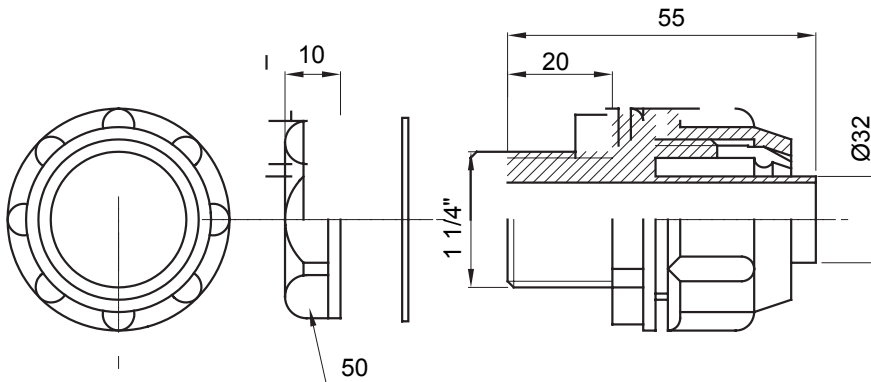

Straight and revolving coupling device for sheath with IP54 protection degree.

Colour	Grey RAL 7035	IP degree	IP54
GAS pitch	1 1/4"	Sheath Ø (mm)	32
Type	Fixed	Electrocod	210

DIMENSIONAL

TECHNICAL SYMBOLOGY