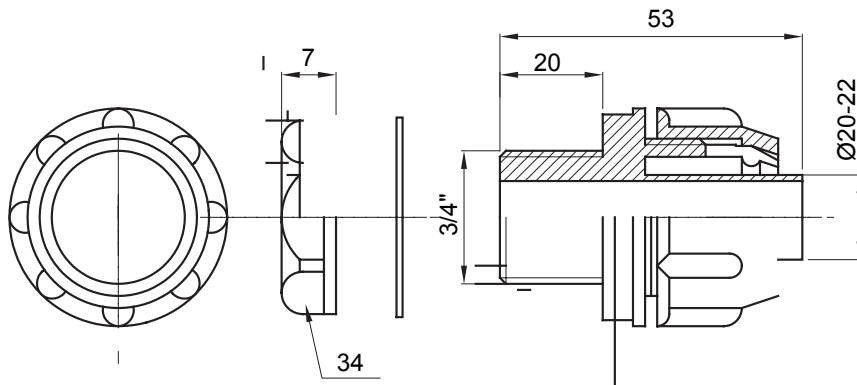

Straight and revolving coupling device for sheath with IP54 protection degree.

Colour	Grey RAL 7035	IP degree	IP54
GAS pitch	3/4"	Sheath Ø (mm)	20-22
Type	Fixed	Electrocod	210

### DIMENSIONAL