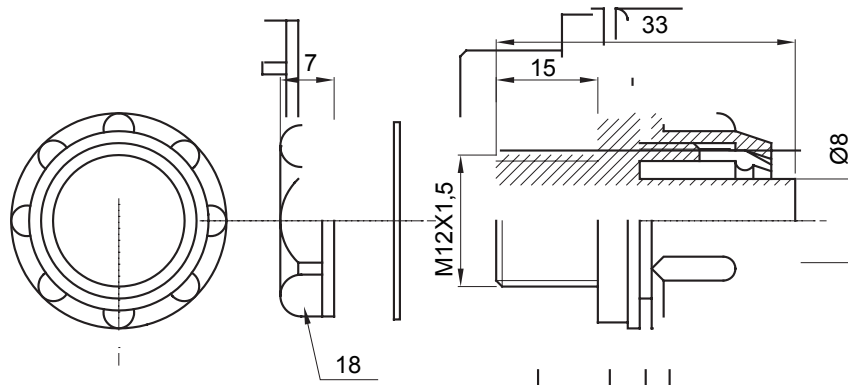

Straight and revolving coupling device for sheath with IP54 protection degree.

Colour	Grey RAL 7035	IP degree	IP54
ISO pitch	M12x1,5	Sheath Ø (mm)	8
Type	Fixed	Electrocod	210

DIMENSIONAL

TECHNICAL SYMBOLOGY