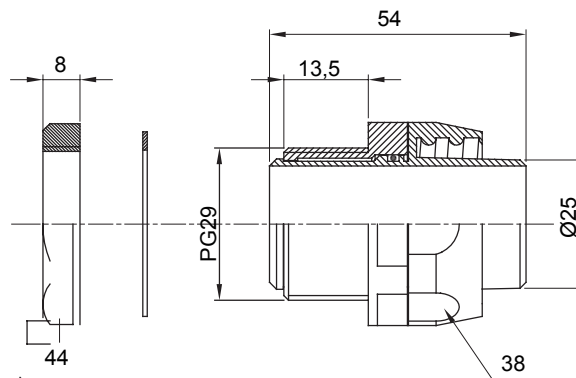

Straight and revolving coupling device for sheath with IP54 protection degree.

Colour	Black RAL 9005	IP degree	IP54
PG pitch	29	Sheath Ø (mm)	25
Type	Revolving	Electrocod	210

### DIMENSIONAL