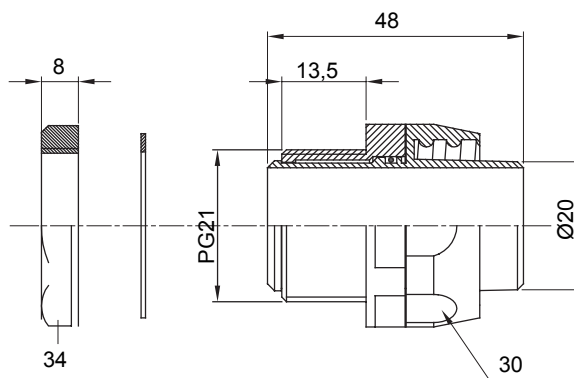

Straight and revolving coupling device for sheath with IP54 protection degree.

Colour	Black RAL 9005	IP degree	IP54
PG pitch	21	Sheath Ø (mm)	20
Type	Revolving	Electrocod	210

DIMENSIONAL

TECHNICAL SYMBOLOGY