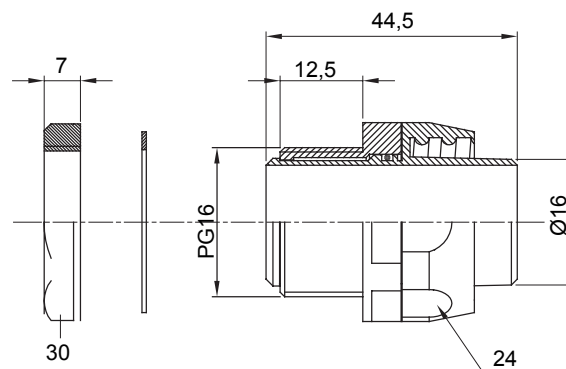

Straight and revolving coupling device for sheath with IP54 protection degree.

Colour	Black RAL 9005	IP degree	IP54
PG pitch	16	Sheath Ø (mm)	16
Type	Revolving	Electrocod	210

DIMENSIONAL

TECHNICAL SYMBOLOGY