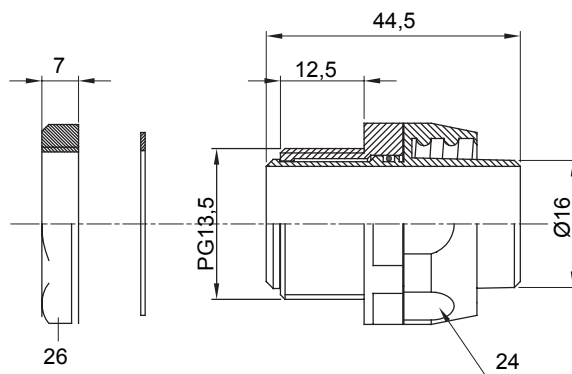

Straight and revolving coupling device for sheath with IP54 protection degree.

| | | | |
|----------|----------------|---------------|------|
| Colour | Black RAL 9005 | IP degree | IP54 |
| PG pitch | 13.5 | Sheath Ø (mm) | 16 |
| Type | Revolving | Electrocod | 210 |

DIMENSIONAL

TECHNICAL SYMBOLOGY

IP

IP54

STANDARDS/APPROVALS