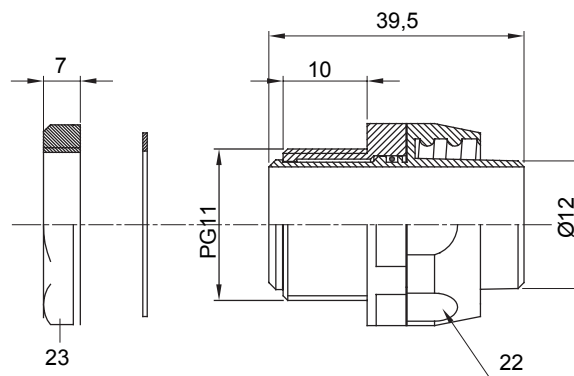

Straight and revolving coupling device for sheath with IP54 protection degree.

Colour	Black RAL 9005	IP degree	IP54
PG pitch	11	Sheath Ø (mm)	12
Type	Revolving	Electrocod	210

### DIMENSIONAL