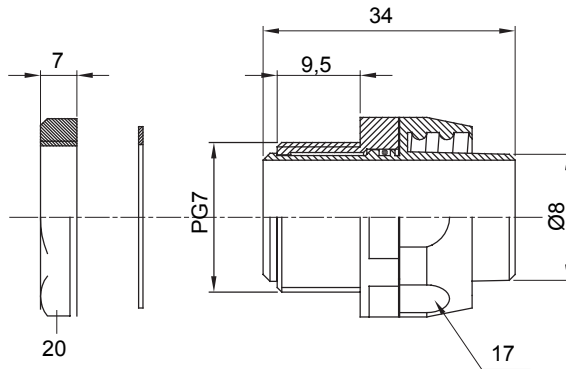

Straight and revolving coupling device for sheath with IP54 protection degree.

|          |                |               |      |
|----------|----------------|---------------|------|
| Colour   | Black RAL 9005 | IP degree     | IP54 |
| PG pitch | 7              | Sheath Ø (mm) | 8    |
| Type     | Revolving      | Electrocod    | 210  |

### DIMENSIONAL