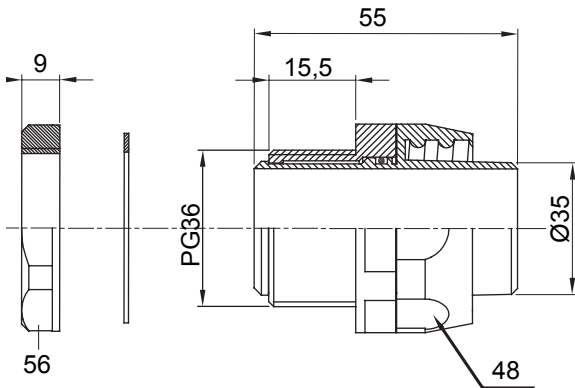

Straight and revolving coupling device for sheath with IP54 protection degree.

Colour	Grey RAL 7035	IP degree	IP54
PG pitch	36	Sheath Ø (mm)	35
Type	Revolving	Electrocod	210

DIMENSIONAL

TECHNICAL SYMBOLOGY