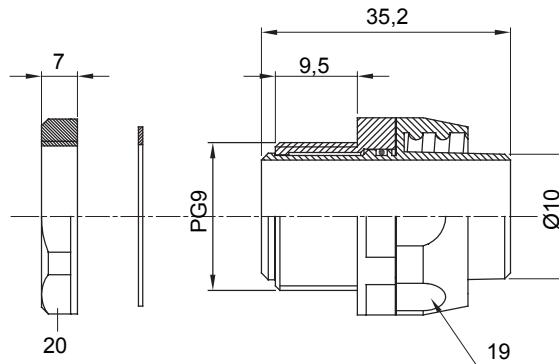

Straight and revolving coupling device for sheath with IP54 protection degree.

Colour	Grey RAL 7035	IP degree	IP54
PG pitch	9	Sheath Ø (mm)	10
Type	Revolving	Electrocod	210

DIMENSIONAL

TECHNICAL SYMBOLOGY