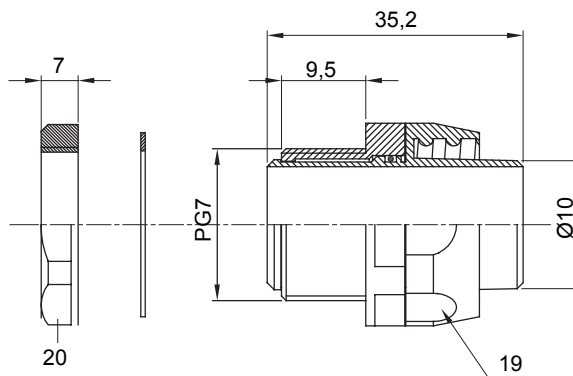

Straight and revolving coupling device for sheath with IP54 protection degree.

Colour	Grey RAL 7035	IP degree	IP54
PG pitch	7	Sheath Ø (mm)	10
Type	Revolving	Electrocod	210

DIMENSIONAL

TECHNICAL SYMBOLOGY