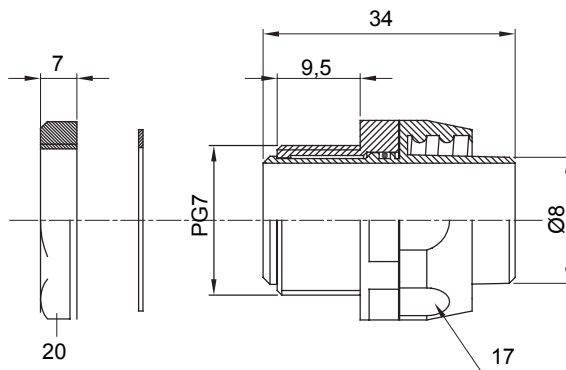

Straight and revolving coupling device for sheath with IP54 protection degree.

| | | | |
|----------|---------------|---------------|------|
| Colour | Grey RAL 7035 | IP degree | IP54 |
| PG pitch | 7 | Sheath Ø (mm) | 8 |
| Type | Revolving | Electrocod | 210 |

DIMENSIONAL

TECHNICAL SYMBOLOGY

IP

IP54

STANDARDS/APPROVALS