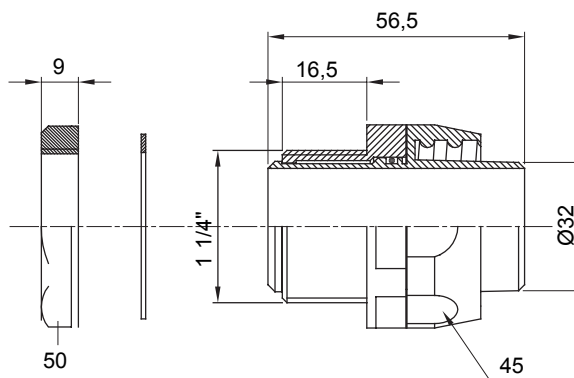

Straight and revolving coupling device for sheath with IP54 protection degree.

Colour	Black RAL 9005	IP degree	IP54
GAS pitch	1 1/4"	Sheath Ø (mm)	32
Type	Revolving	Electrocod	210

DIMENSIONAL

TECHNICAL SYMBOLOGY