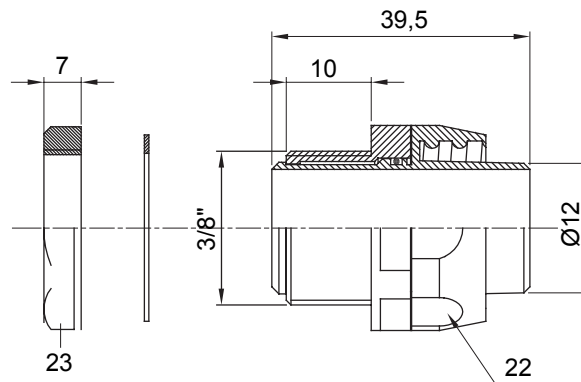

Straight and revolving coupling device for sheath with IP54 protection degree.

Colour	Black RAL 9005	IP degree	IP54
GAS pitch	3/8"	Sheath Ø (mm)	12
Type	Revolving	Electrocod	210

### DIMENSIONAL