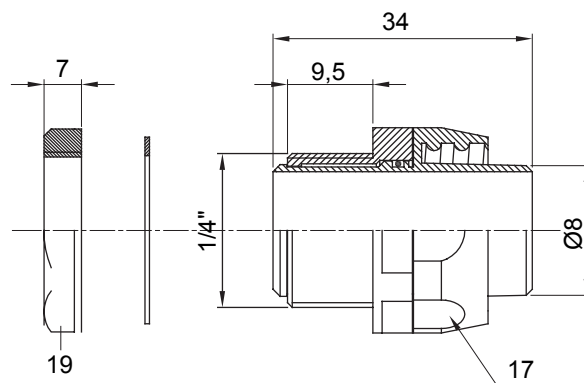

Straight and revolving coupling device for sheath with IP54 protection degree.

Colour	Black RAL 9005	IP degree	IP54
GAS pitch	1/4"	Sheath Ø (mm)	8
Type	Revolving	Electrocod	210

DIMENSIONAL

TECHNICAL SYMBOLOGY