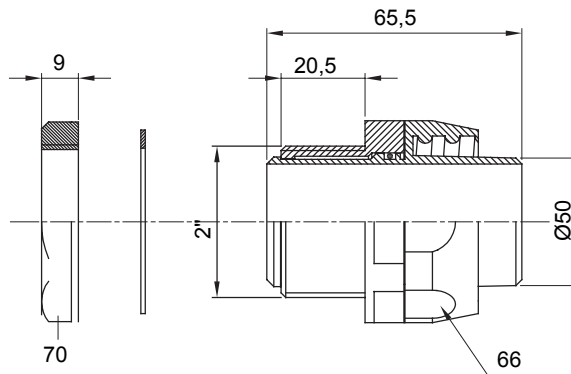

Straight and revolving coupling device for sheath with IP54 protection degree.

Colour	Grey RAL 7035	IP degree	IP54
GAS pitch	2"	Sheath Ø (mm)	50
Type	Revolving	Electrocod	210

### DIMENSIONAL