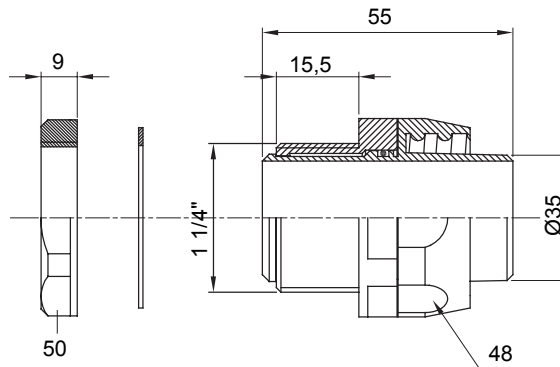

Straight and revolving coupling device for sheath with IP54 protection degree.

Colour	Grey RAL 7035	IP degree	IP54
GAS pitch	1 1/4"	Sheath Ø (mm)	35
Type	Revolving	Electrocod	210

### DIMENSIONAL