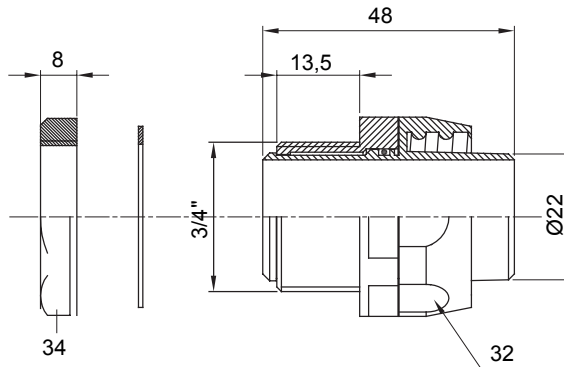

Straight and revolving coupling device for sheath with IP54 protection degree.

Colour	Grey RAL 7035	IP degree	IP54
GAS pitch	3/4"	Sheath Ø (mm)	22
Type	Revolving	Electrocod	210

DIMENSIONAL

TECHNICAL SYMBOLOGY