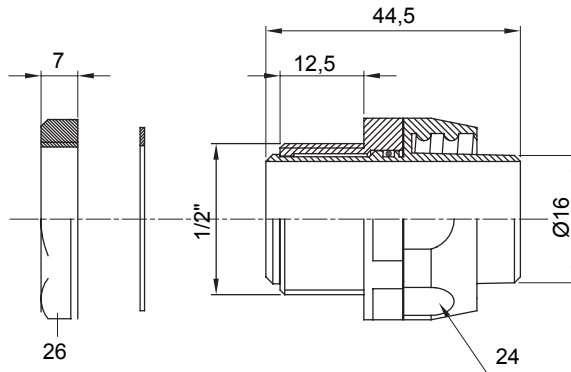

Straight and revolving coupling device for sheath with IP54 protection degree.

Colour	Grey RAL 7035	IP degree	IP54
GAS pitch	1/2"	Sheath Ø (mm)	16
Type	Revolving	Electrocod	210

DIMENSIONAL

TECHNICAL SYMBOLOGY