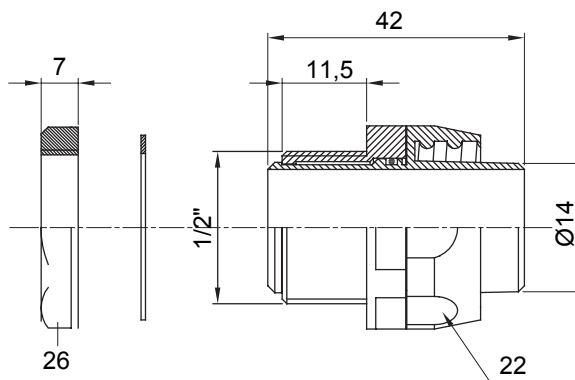

Straight and revolving coupling device for sheath with IP54 protection degree.

Colour	Grey RAL 7035	IP degree	IP54
GAS pitch	1/2"	Sheath Ø (mm)	14
Type	Revolving	Electrocod	210

DIMENSIONAL

TECHNICAL SYMBOLOGY