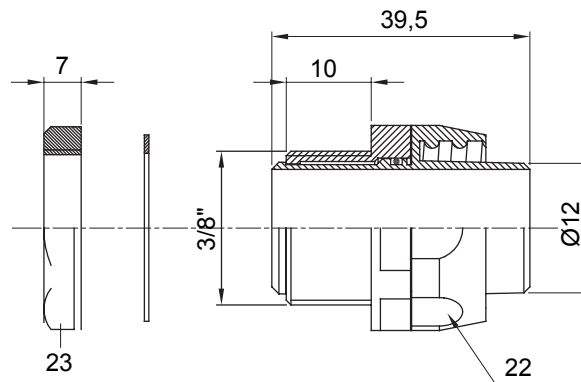

Straight and revolving coupling device for sheath with IP54 protection degree.

Colour	Grey RAL 7035	IP degree	IP54
GAS pitch	3/8"	Sheath Ø (mm)	12
Type	Revolving	Electrocod	210

### DIMENSIONAL