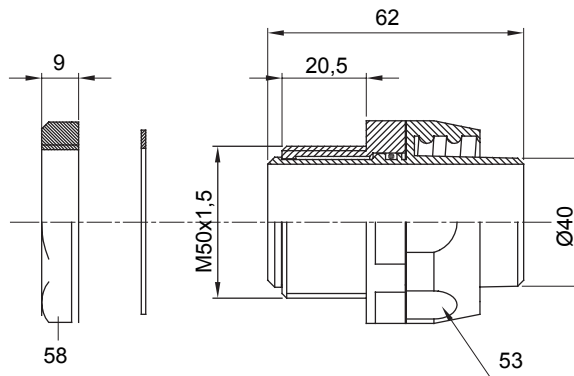

Straight and revolving coupling device for sheath with IP54 protection degree.

Colour	Black RAL 9005	IP degree	IP54
ISO pitch	M 50x1.5	Sheath Ø (mm)	40
Type	Revolving	Electrocod	210

DIMENSIONAL

TECHNICAL SYMBOLOGY