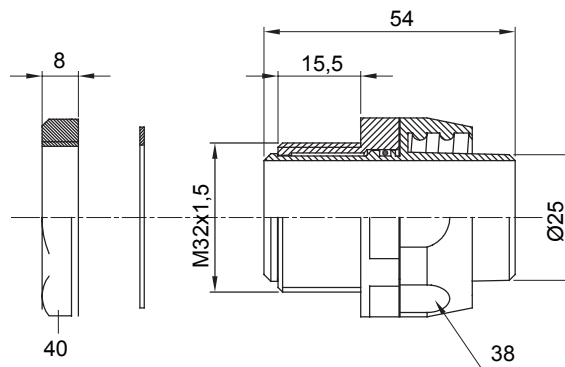

Straight and revolving coupling device for sheath with IP54 protection degree.

Colour	Black RAL 9005	IP degree	IP54
ISO pitch	M 32x1.5	Sheath Ø (mm)	25
Type	Revolving	Electrocod	210

DIMENSIONAL

TECHNICAL SYMBOLOGY