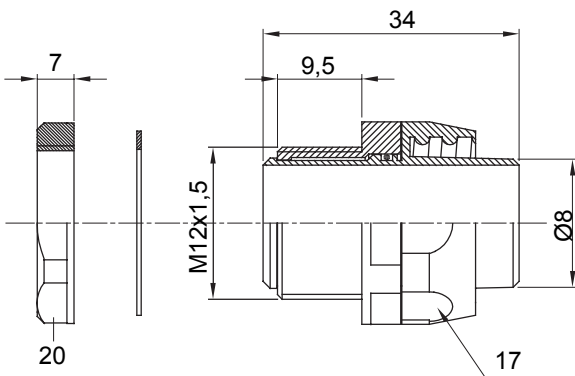

Straight and revolving coupling device for sheath with IP54 protection degree.

Colour	Black RAL 9005	IP degree	IP54
ISO pitch	M 12x1.5	Sheath Ø (mm)	8
Type	Revolving	Electrocod	210

DIMENSIONAL

TECHNICAL SYMBOLOGY